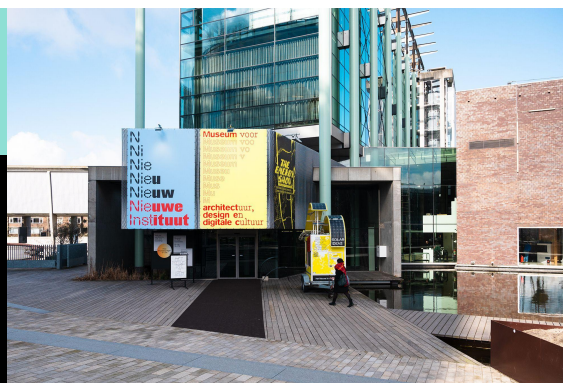

Rotterdam Partners

Official destination marketing organization & investment promotion agency of Rotterdam

Welcome in Rotterdam

We are proud of Rotterdam and want to take the city forward. Welcome to our city! We can open the doors of Rotterdam to you. We will gladly guide you when you want to organise a congress or business event in our city.

Museum

Nieuwe Instituut

Address & contact

Museumpark 25
3015 CB Rotterdam
nieuweinstituut.nl
info@hetnieuweinstituut.nl
06-57708836

About Nieuwe Instituut

About the New Institute

Visit Nieuwe Instituut in Rotterdam, the national museum for architecture, design and digital culture. Discover the exhibitions, visit the bookstore, drink coffee on the sunny terrace and experience the seasons in the wild garden. Here you will find everything about design, architecture, digital culture and fashion. The Nieuwe Instituut also manages the National Collection for Dutch architecture and urban planning, one of the largest in the world, with no fewer than 1.4 million drawings, 300,000 photographs and 2,500 models.

Experience a varied program every week, from book presentations to Research Nights. There are special routes with assignments for families and children.

Also visit Huis Sonneveld, the unique museum house from 1933. Nieuwe Instituut and Huis Sonneveld are within walking distance of Central Station in Rotterdam's Museum Park.

Accessibility

Het Nieuwe Instituut is easily accessible by public transport with the metro and tram 4, 7, 8, 20, 23, 25 (Eendrachtsplein stop). It is about a 15-minute walk from Rotterdam Central Station. The Museumpark parking garage is opposite the building.