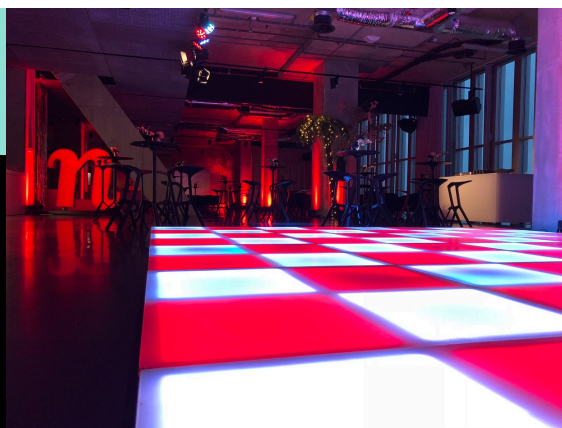

MEB Rotterdam

Overview

Audiovisual solutions

Address & contact

Nachtschadestraat 15

3053 JX Rotterdam

meb-rotterdam.nl

info@meb-rotterdam.nl

010 522 1855

Social media

facebook.com/meb.rotterdam

twitter.com/mebrotterdam

About MEB Rotterdam

MEB Rotterdam is a company specialising in entertainment and event technology. MEB Rotterdam has 3 business units:

1. Live Entertainment; mediation in live entertainment assignments for both the business and the private market for national and international artists. The range of entertainment can be found on www.Allerlei-Artiesten.nl.
2. AV Technology; sound engineering, lighting technology, image technology and stage technique for the professional market via www.MEB-AV.nl and for the private and small business via www.Geluid-Licht-Huren.nl. This branch consists of both the rental and sale of audio visual material.
3. DJ Shows; various DJ concepts for both the business and the private market. An overview can be found on www.Thema-Discoshows.nl.

MEB Rotterdam has been a full-service supplier for everything on and around the podium for more than 10 years and defines itself by matching each event to the wishes of the client and the available budget. MEB can be contacted for a wide range of events such as business presentations, conferences or parties. The project managers, technology and entertainment advisers and technicians from MEB Rotterdam can be involved in the preparation and, if necessary, will visit the location, even at night or on the weekend.

To view the full online record, please visit <https://en.rotterdampartners.nl/venues/meb-rotterdam/>