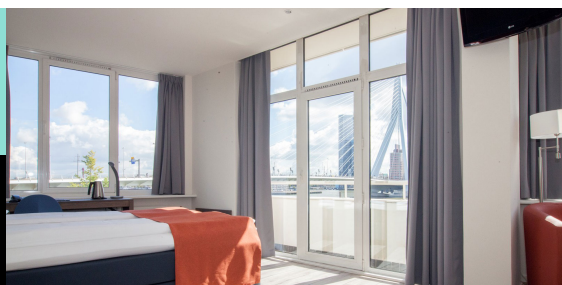

Hotel

Thon Hotel Rotterdam

Overview

*** hotel
92 rooms
144 beds

Address & contact

Willemsplein 1
3016 DN Rotterdam
thonhotels.com/nl/hotels/nederland/rotterdam/thon-hotel-rotterdam
reservations@thonhotels.nl
+31 (0)10 413 4790

About Thon Hotel Rotterdam

Thon Hotel Rotterdam is a three-star hotel in the historic Scheepvaartkwartier district on the banks of the River Maas, overlooking the Erasmusbrug and the Wilhelminapier. The 92 modern rooms are fully equipped and free Wi-Fi is available throughout the hotel. Café-Bar de Swaan restaurant serves coffee, lunch, dinner and drinks.

The hotel has two meeting rooms where meetings of up to 60 people can be organised. The surroundings of the hotel play a major role in the interior of the meeting rooms: the colours and movement of the Maas River inspired the modern design. The tram stops in front of the hotel entrance and the hotel is also directly accessible from Rotterdam Central Station by metro. Parking is possible in the parking garage which is a 2-minute walk away.

General information

 Wi-Fi Free	 Wheelchair friendly No	 Own parking space No	 Capacity parking (own parking space) 0	 Bus parking Yes

Extra information

 Classification *** hotel	 Total beds 144	 Total rooms 92	 Single rooms 9	 Double rooms 83
 Twin rooms 52	 Airconditioning Yes	 Fitness room No	 Laundry service Yes	

To view the full online record, please visit <https://en.rotterdampartners.nl/venues/thon-hotel-rotterdam/>